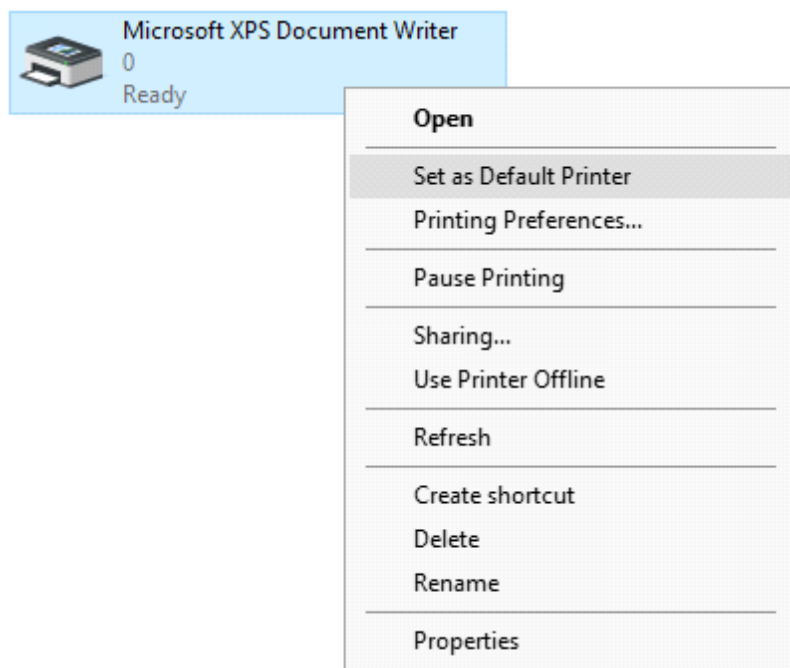

If you have a printer, make sure it is connected and switched on, as you may get an error message saying the WordGraph application has stopped working { This is a Windows 10 Error, our application is NOT at fault }.

This only happens if you don't have a printer set as your default printer, the printer is not connected, or not communicating with your computer!

If you don't want to install a printer driver, simply go to the printer page on the control panel and select the Microsoft XPS Document Writer as the default Printer. As simple as that!

This is needed for creating the best working and enhanced environment for our word processor's print preview features. Thank you.

*****

How to use the new custom spell checker...

To use the custom spell checker successfully, just follow these easy steps...

1. To spell check a whole document, just click on the Custom Spell Checker button.